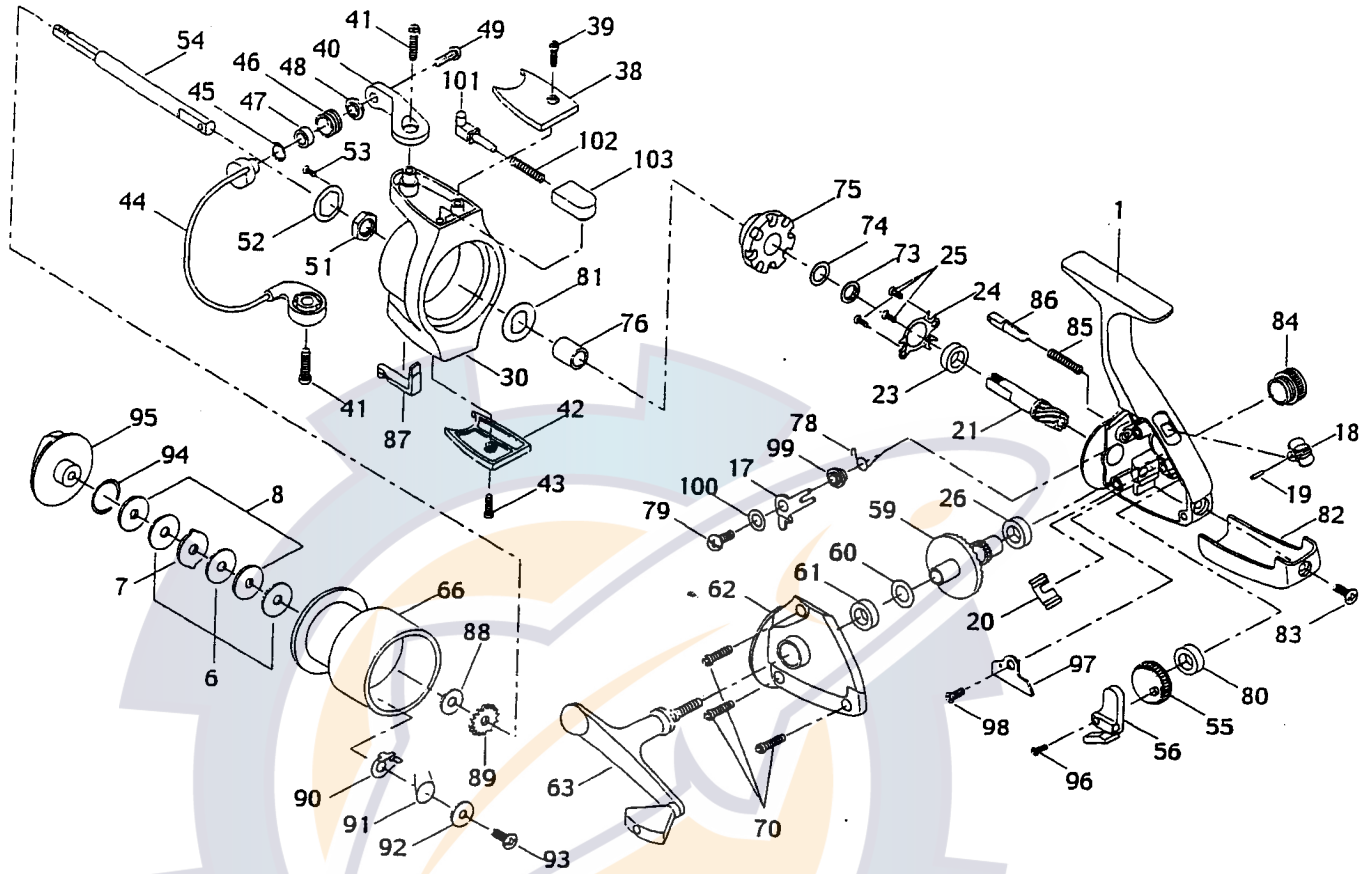

# Abu Garcia

No	Part Name	1	2	3	4
1	Frame	1079825	1079826	1079827	1079828
6	Drag Washer	1079829	1079830		1079831
7	Eared Drag Washer	1079832	1079833		1079834
8	Keyed Drag Washer	1079835	1079836		1079837
17	Lever		1079838		1079839
18	Push Button			1079840	
19	Push Button Pin			1079841	
20	Push Button Spring			1079842	
21	Pinion		1079843		1079844
23	Ball Bearing			1079845	
24	Ball Bearing Retainer			1079846	
25	Retainer Screw			1079847	
26	Drive Gear Bearing			1079848	
30	Pick up Housing	1079849	1079850	1079851	1079852
38	Bail Bracket Cover	1079853	1079854	1079855	1079856
39	Cover Screw			1079857	
40	Bail Bracket	1079858	1079859	1079860	1079861
41	Bracket Screw			1079862	
42	Trip Bracket Cover	1079863	1079864	1079865	1079866
43	Cover Screw			Same as 39	
44	Bail Assy	1079867	1079868	1079869	1079870
45	Line Roller Washer	NA		1079872	
46	Line Roller	1079873		1079874	
47	Line Roller Bearing	NA		1079876	
48	Line Roller Washer	1079877		1079878	
49	Line Roller Screw	1079879		1079880	
51	Pickup Housing Nut			1079881	
52	Lock Washer	NA		1079883	
53	Lock Screw	NA		1079885	
54	Main Shaft	1079886	1079887	1079888	1079889
55	L.W. Gear	1079890	1079891	1079892	1079893
56	L.W. Bracket	1079894		1079895	
59	Drive Gear	1079896		1079897	
60	Drive Gear Washer			1079898	
61	Drive Gear Bearing			1079899	